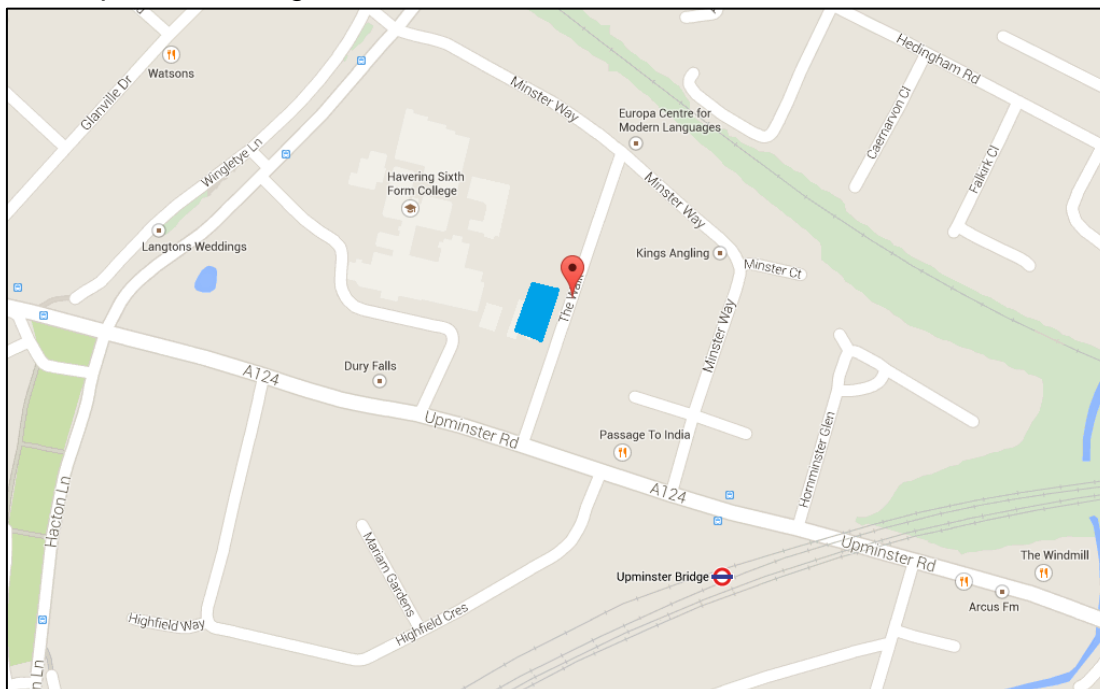

If exiting the bus outside Havering Sixth Form College walk towards the traffic lights and up the hill on Upminster Road. The second left will be The Walk.

The Europa Centre will be on your left hand side.

By Train – Our nearest underground station is Upminster Bridge, which is a 4 minute walk to the Centre. On exiting the station, cross Upminster Road and turn left. The first turning on your right will be The Walk and the Europa Centre will be on the left hand side.

By Car – The Europa Centre is located on The Walk, which is off of Upminster Road. If travelling from Hornchurch Town Centre The Walk will be the second left after the traffic lights on Wingletye Lane. If travelling from Upminster Town Centre The Walk will be the second right after Upminster Bridge station.

The Blue rectangle in the picture is the Europa Centre.

The blue dots are the local bus stops.